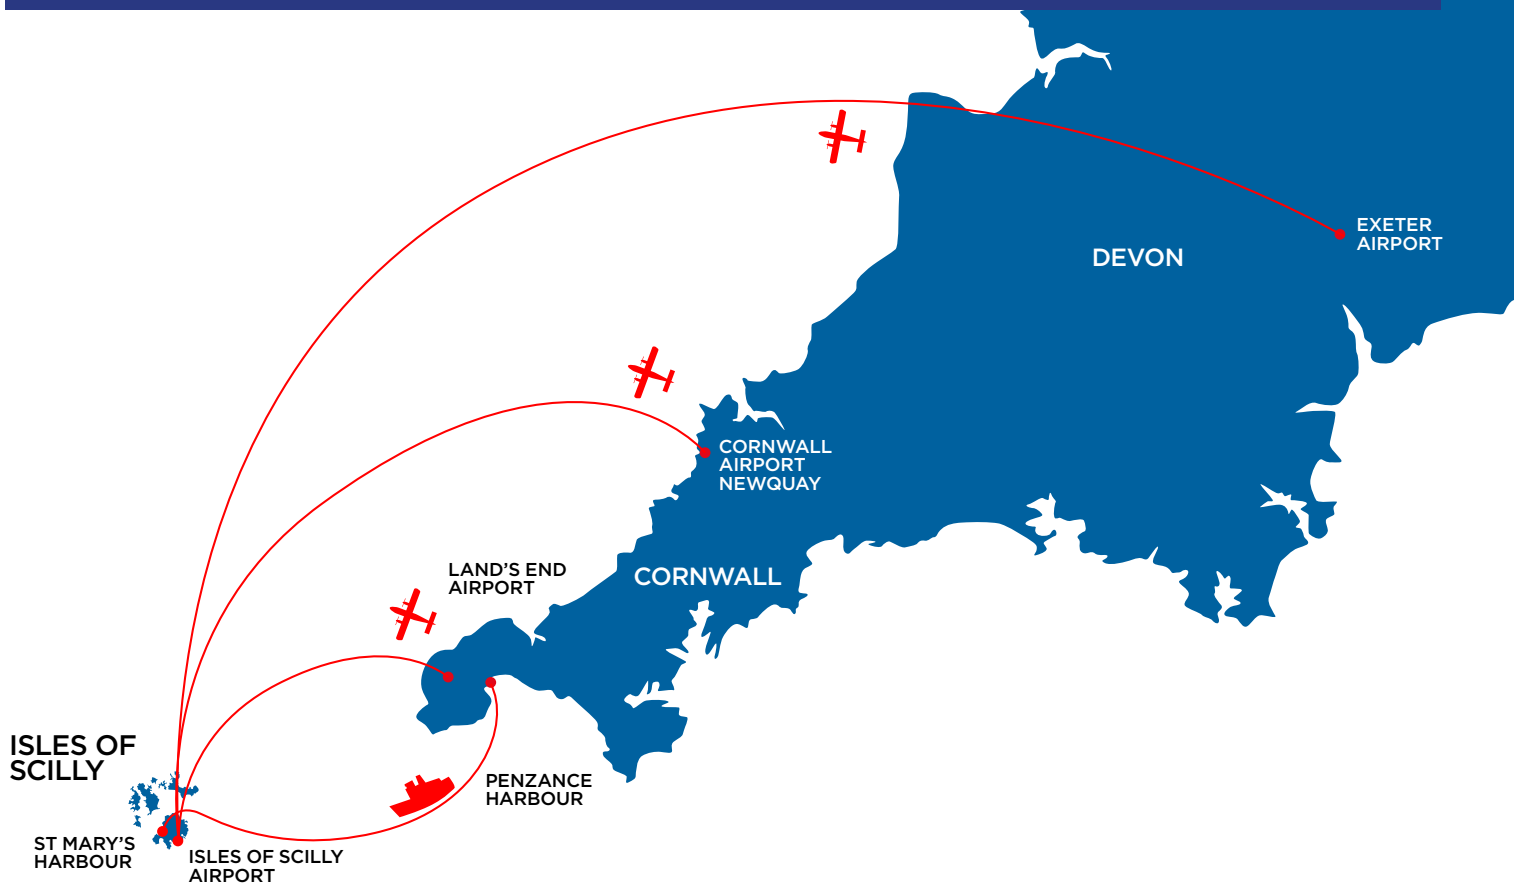

Direct routes to Scilly

✈️ LEQ LAND'S END	✈️ NQY NEWQUAY	✈️ EXT EXETER	🚢 PZ PENZANCE	✈️ / 🚢 LEQ / PZ
✈️ ISC ISLES OF SCILLY	✈️ ISC ISLES OF SCILLY	✈️ ISC ISLES OF SCILLY	🚢 IOS ST. MARY'S	✈️ / 🚢 ISLES OF SCILLY
SKYBUS LAND'S END	SKYBUS NEWQUAY	SKYBUS EXETER	SCILLONIAN III PENZANCE	FLY + SAIL TICKET
Year round plane service from Land's End Airport (LEQ) to Isles of Scilly Airport (ISC).	Year round plane service from Cornwall Airport Newquay (NQY) to Isles of Scilly Airport (ISC).	Seasonal plane service from Exeter Airport (EXT) to Isles of Scilly Airport (ISC).	Seasonal ferry service from Penzance Harbour to St. Mary's Harbour, Isles of Scilly.	Park at Penzance, take the shuttle bus to Land's End Airport and fly to Scilly. Sail back to Penzance.
FREQUENCY Year round	FREQUENCY Year round	FREQUENCY Easter to October	FREQUENCY Easter to October	FREQUENCY Easter to October
TRAVEL TIME 15 mins	TRAVEL TIME 30 mins	TRAVEL TIME 60 mins	TRAVEL TIME 2 hr 45 mins	TRAVEL TIME 15 mins out / 2 hr 45 mins return