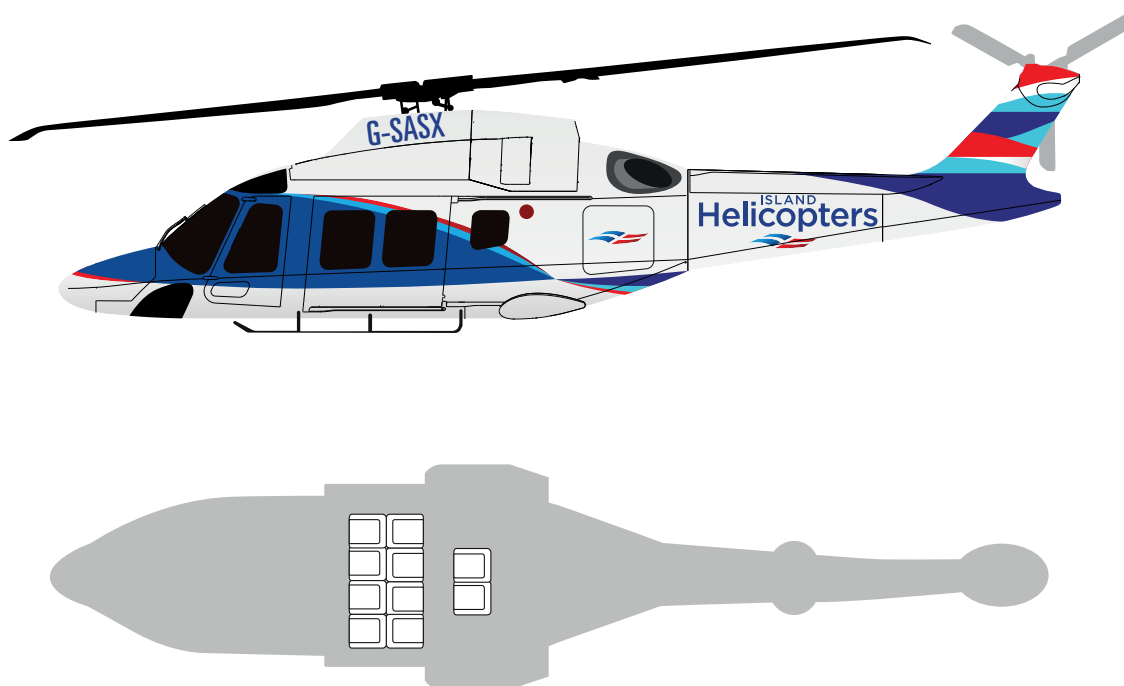

## Island Helicopters seat plans

### AW169

Capacity	10 passengers
Length	14.6m
Width	3.2m
Rotar diameter	12.1m
Height	4.5m
Weight	4.5t
Max range	820km