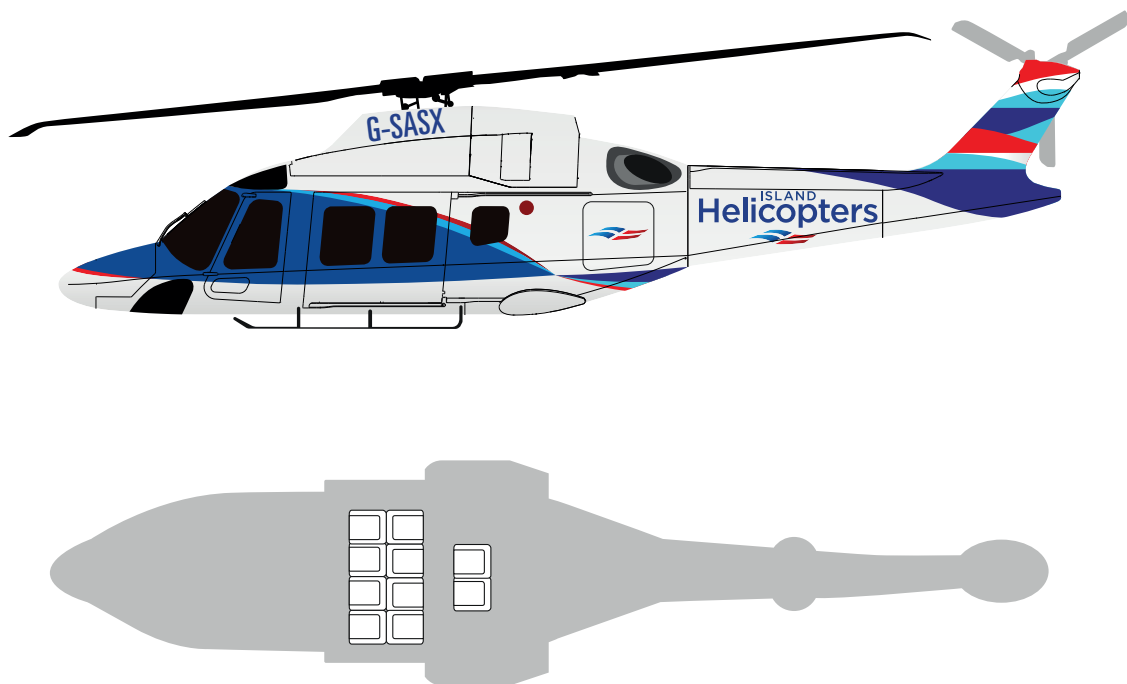

# Island Helicopters seat plans

## AW169

---

Capacity	10 passengers
Length	14.6m
Width	3.2m
Rotar diameter	12.1m
Height	4.5m
Weight	4.5t
Max range	820km